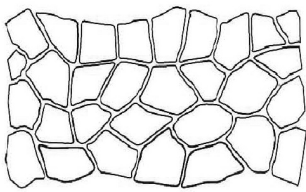

PERMA-COLOUR

FLO-CRETE RESURFACING CONCRETE COLOURS

Sizes within stencil patterns may vary slightly. Each size listed is an approximate indication only.

TEMPLESTONE
Brick Size 200mm x 415mm

V-BRICK
Brick Size 180mm x 370mm

HERITAGE STONE
Average Brick Size 280mm x 135mm

LARGE COBBLE
Brick Sizes 220mm x 137, 140mm x 137mm

BUSHROCK
Av. Rock Size 200mm x 200mm

SYDNEY STONE
Av. Brick Size 195mm x 137mm

300 TILE
Actual Tile Size 268mm x 268mm

250 PAVER
Brick Size 264mm x 145mm

EUROPEAN FAN
Av. Brick Size 100mm x 110mm

ASHLAR SLATE
Largest Tile Size 285mm x 315mm

CLASSIC HERRINGBONE
Brick Size 91mm x 196mm

10" DIAMOND TILE
Tile Size 250mm x 250mm

HERITAGE WEAVE
Brick Size 89mm x 191mm

CONVICT BRICK
Av. Stone Size 200mm x 160mm

STAR COMPASS 0.9m, 1.6m

BRICK ROSETTE
900mm, 1.6m, 2.2m Diameter

BASKETWEAVE
Brick Size 92mm x 197mm

400 TILE

COBBLE ROSETTE
Sizes 900mm & 1.6m